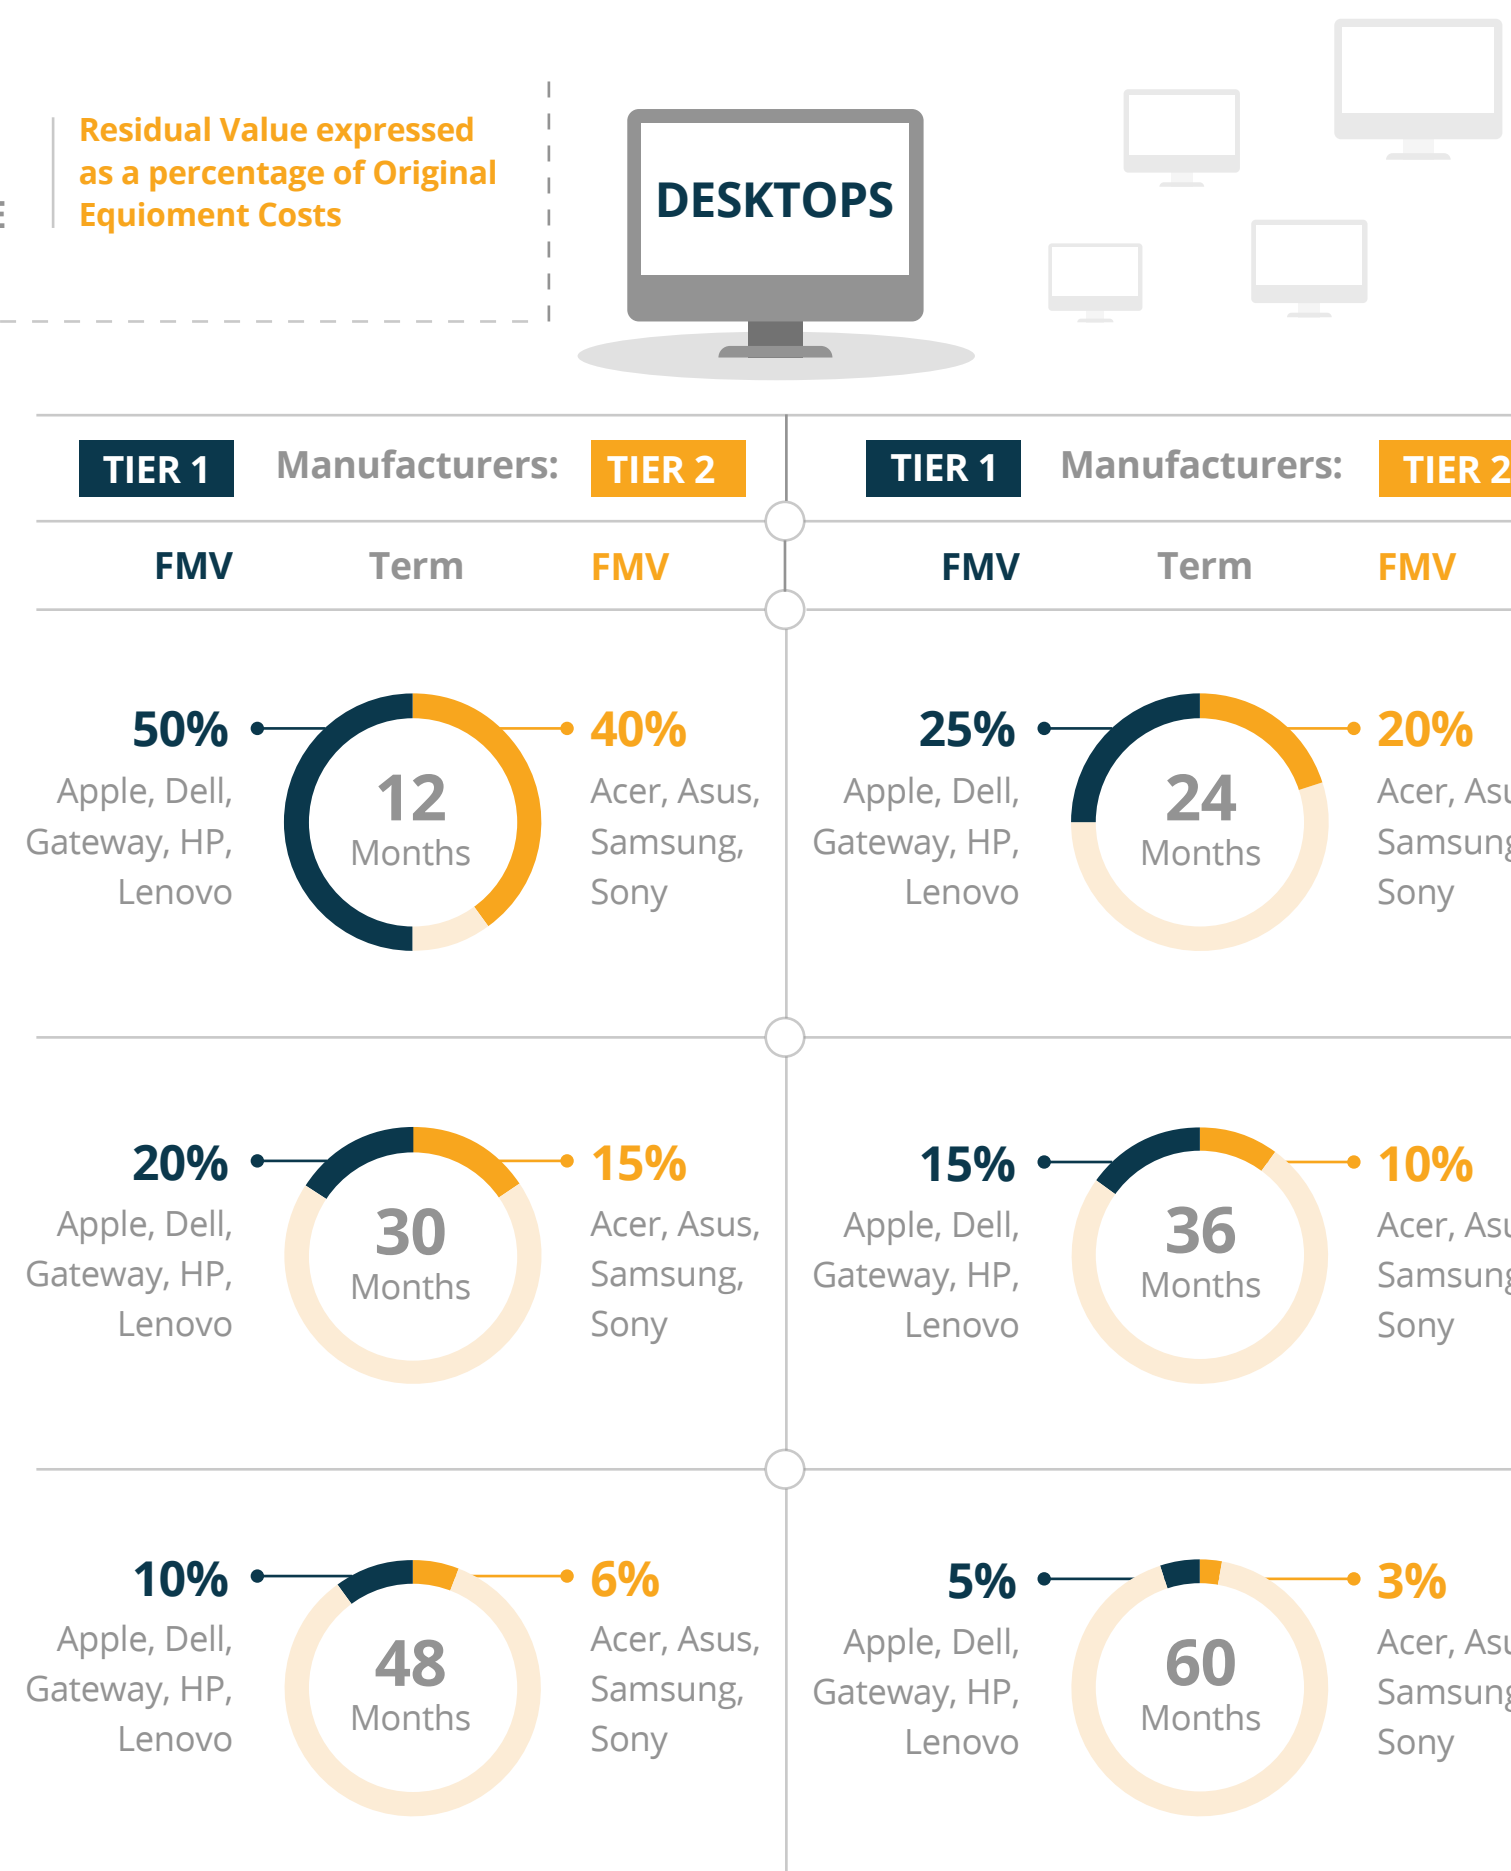

WHAT IS MY IT EQUIPMENT WORTH?

These values are estimates only. Actual value can vary based on equipment configuration, condition and the market. For a comprehensive valuation on your equipment,

PLEASE CONTACT US AT info@aptosolutions.com TO GET A FREE VALUATION.