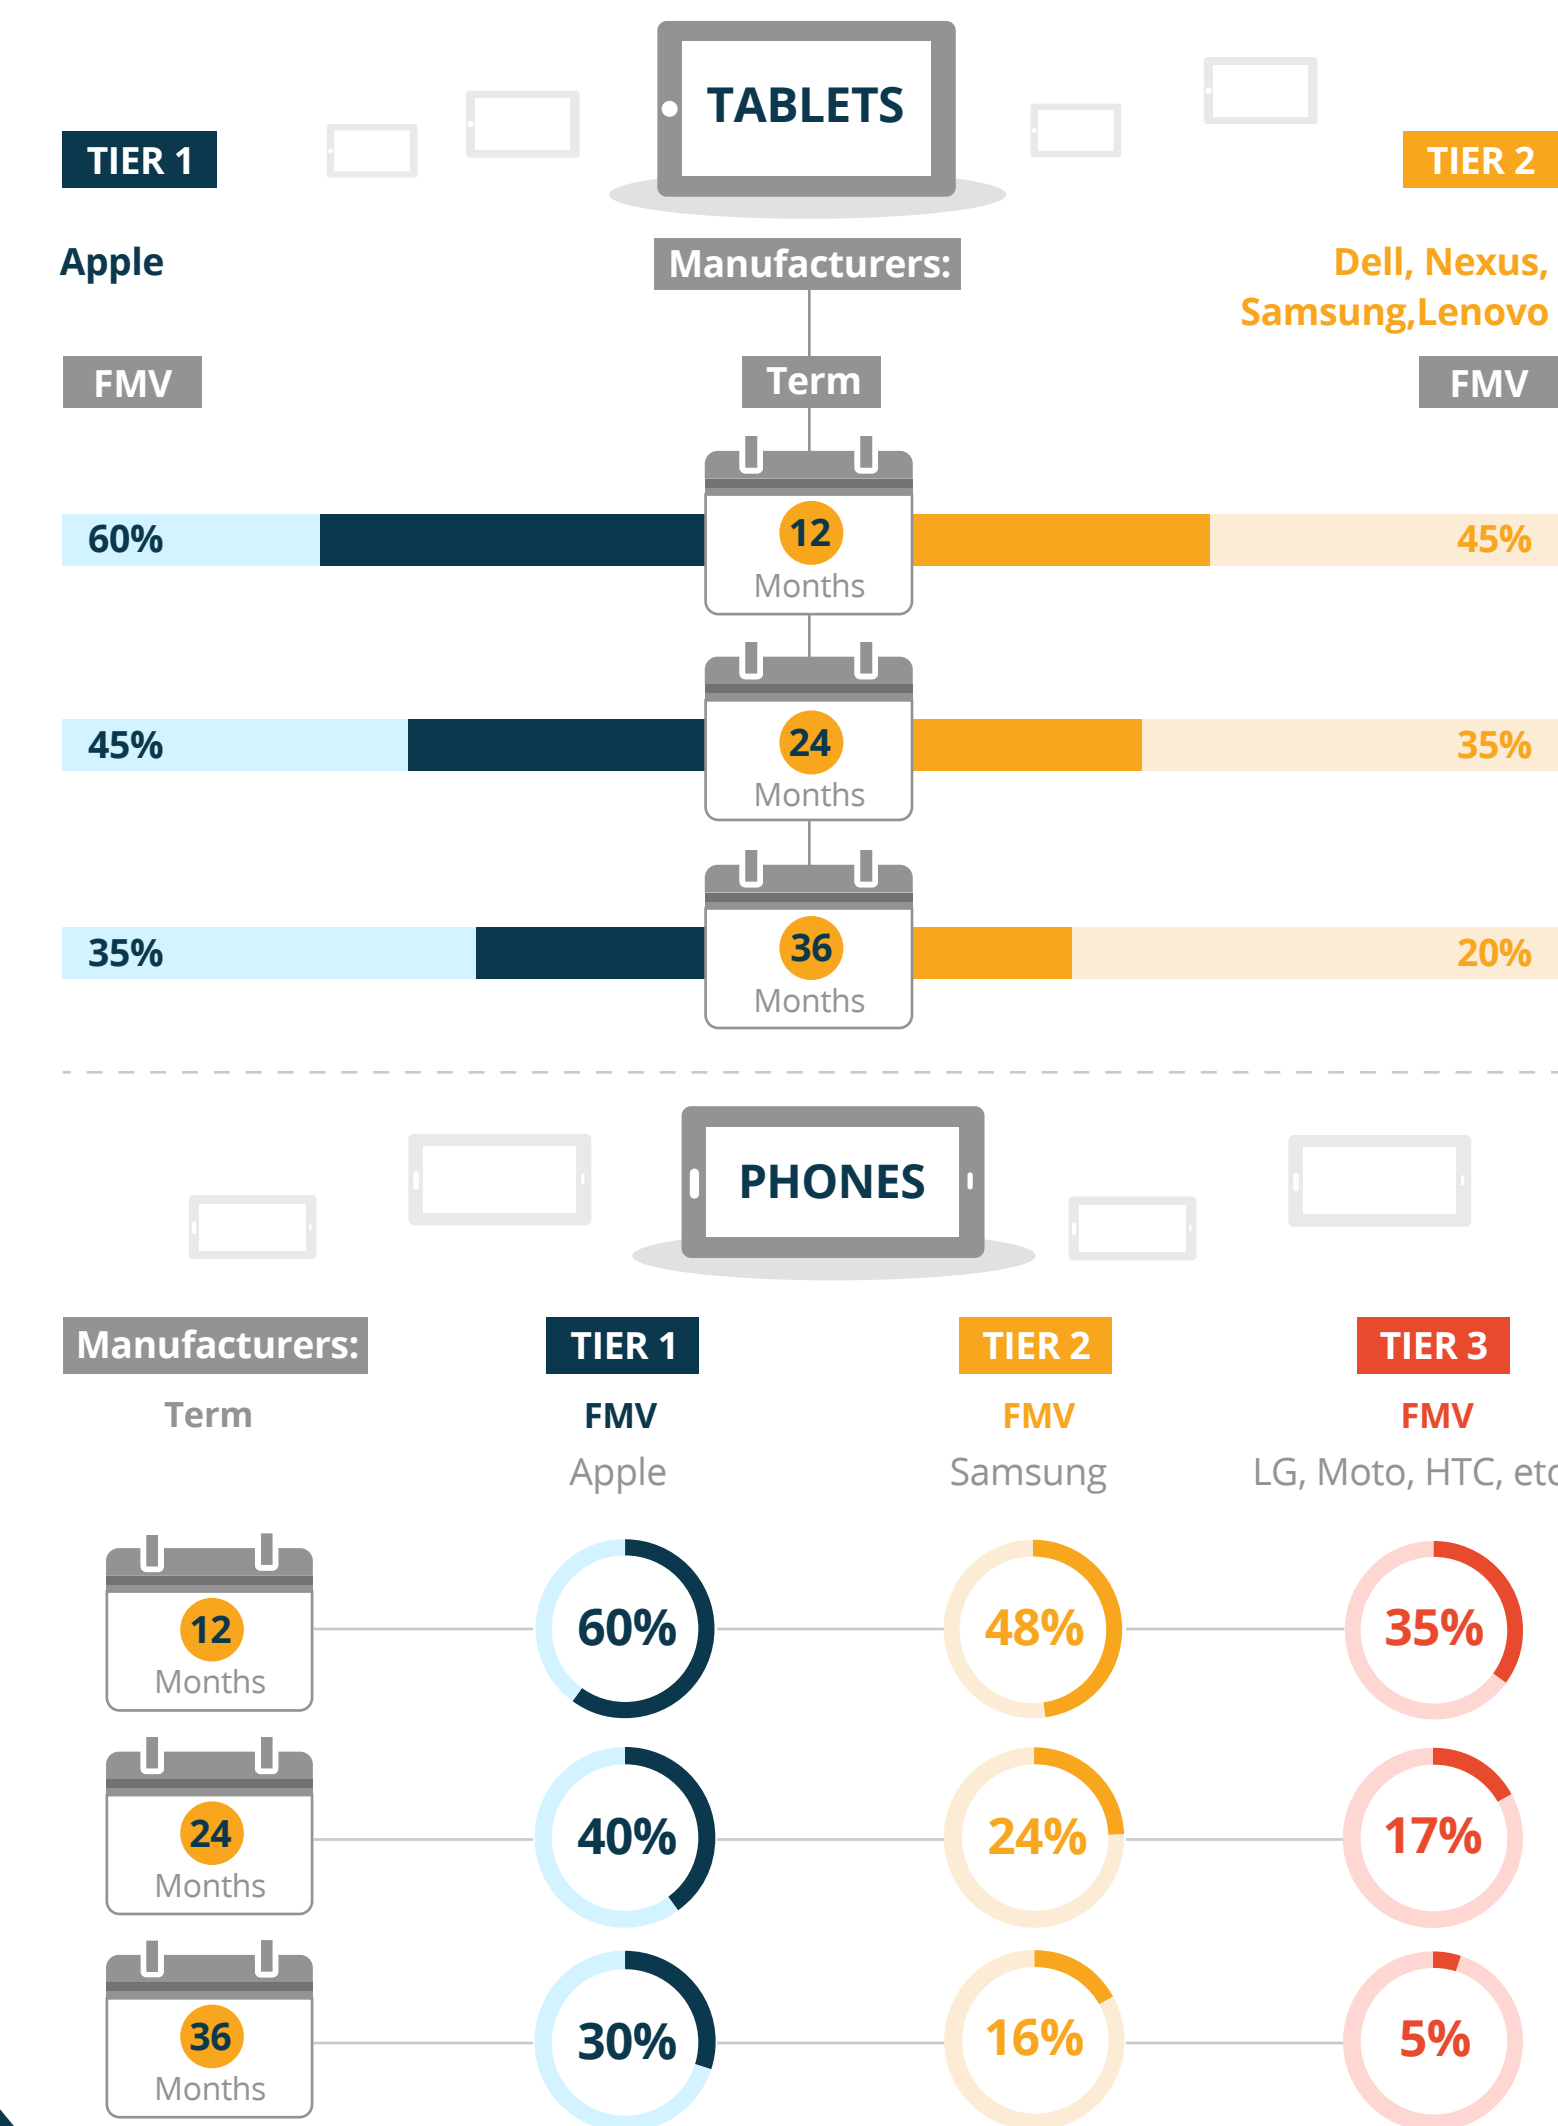

WHAT IS MY IT EQUIPMENT WORTH?

These values are estimates only. Actual value can vary based on equipment configuration, condition and the market. For a comprehensive valuation on your equipment,

PLEASE CONTACT US AT info@aptosolutions.com TO GET A FREE VALUATION.