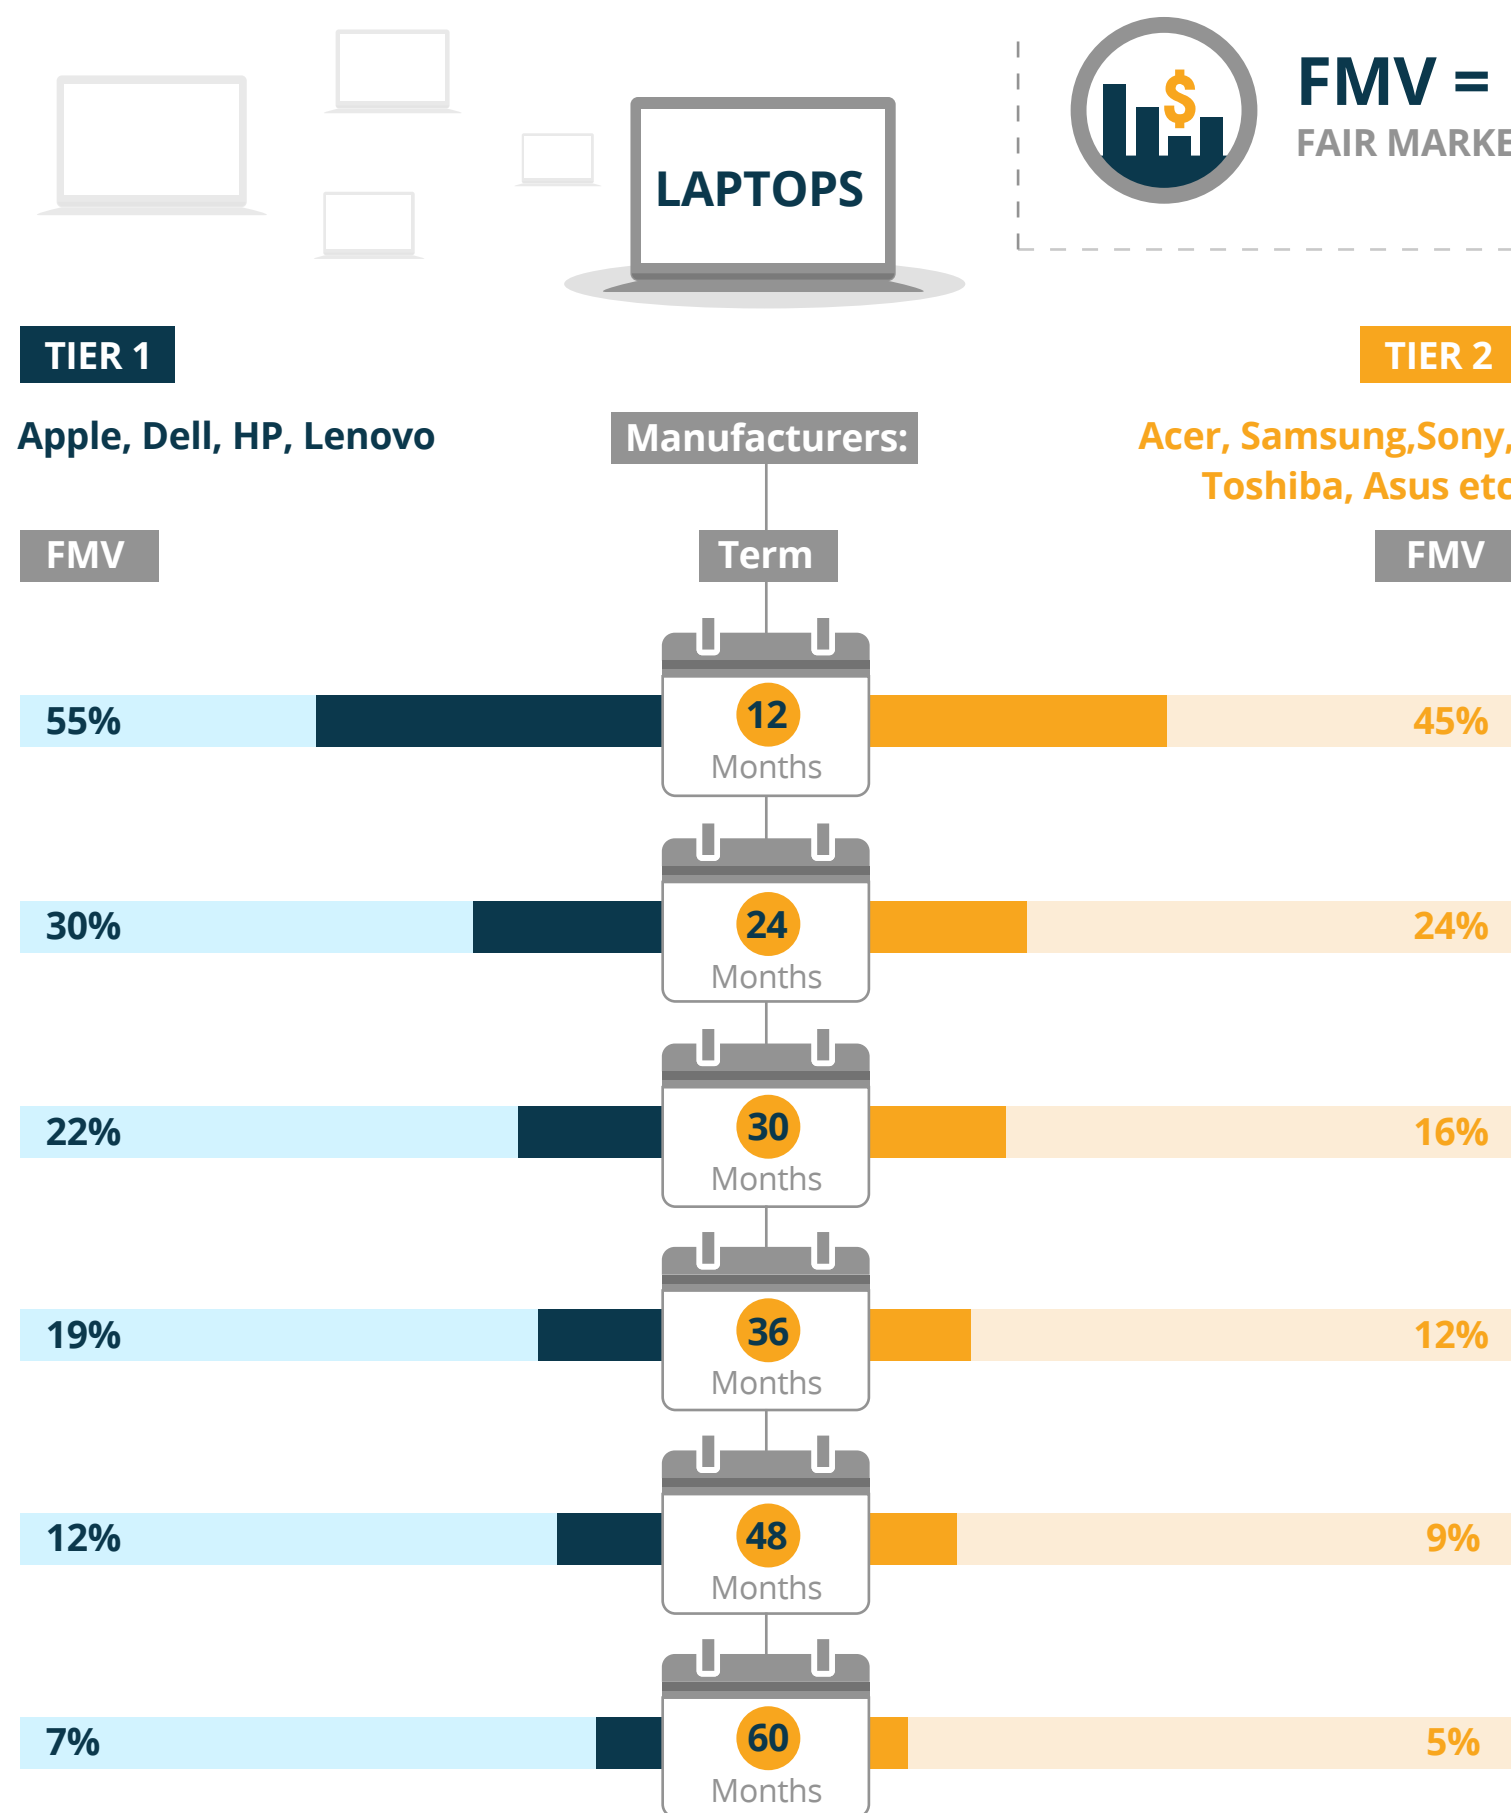

WHAT IS MY IT EQUIPMENT WORTH?

These values are estimates only. Actual value can vary based on equipment configuration, condition and the market. For a comprehensive valuation on your equipment,

PLEASE CONTACT US AT info@aptosolutions.com TO GET A FREE VALUATION.