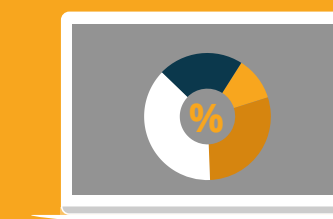

WHAT IS MY IT EQUIPMENT WORTH?

These values are estimates only. Actual value can vary based on equipment configuration, condition and the market. For a comprehensive valuation on your equipment,

PLEASE CONTACT US AT info@aptosolutions.com TO GET A FREE VALUATION.